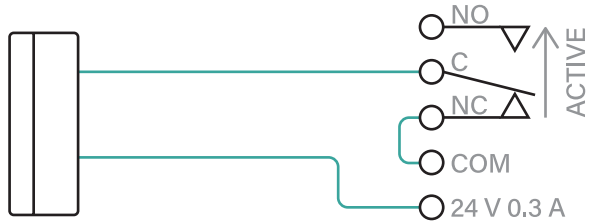

Door Strike Wiring Options

MODELS 3226/3228/8028 DOOR CONTROL RELAY

Fail Locked
24 V 250 mA DOOR STRIKE

Fail Locked
UP TO 30 V 1 A DOOR STRIKE

Fail Unlocked
24 V 250 MA MAG LOCK

Fail Unlocked
UP TO 30 V 1 A MAG LOCK