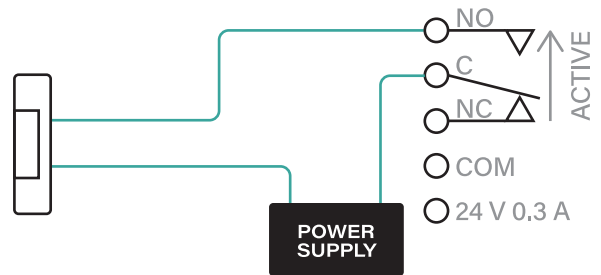

Door Strike Wiring Options

MODELS 3226/3228/8028 DOOR CONTROL RELAY

Fail Locked
24 V 250 mA DOOR STRIKE

Fail Locked
UP TO 30 V 1 A DOOR STRIKE

Fail Unlocked
24 V 250 MA MAG LOCK

Fail Unlocked
UP TO 30 V 1 A MAG LOCK