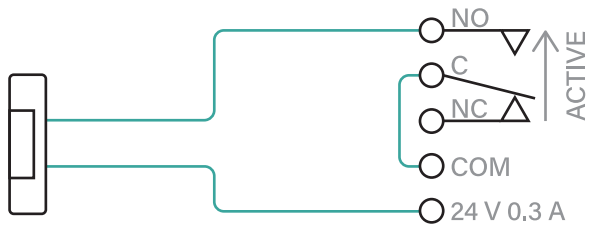

Door Strike Wiring Options

MODELS 3226/3228/8028 DOOR CONTROL RELAY

Fail Locked
24 V 250 mA DOOR STRIKE

Fail Locked
UP TO 30 V 1 A DOOR STRIKE

Fail Unlocked
24 V 250 MA MAG LOCK

Fail Unlocked
UP TO 30 V 1 A MAG LOCK