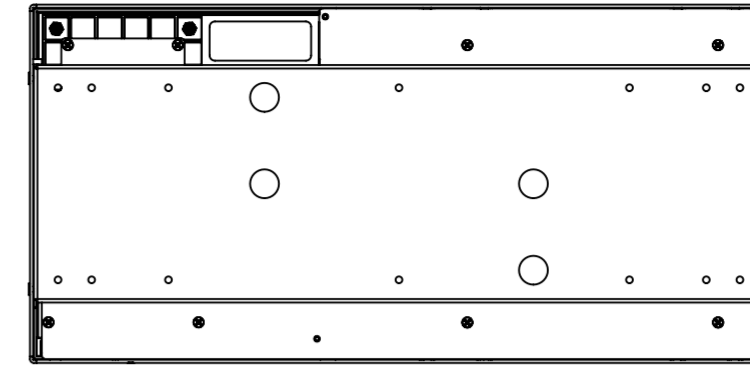

Algo 8410 Mounting Template

Dimensions: mm [in]

FRONT VIEW PROJECTION

REAR VIEW OF 8410

**PRINT THIS PAGE SCALED 1:1 (100%)
FOR A2 PAPER SIZE**