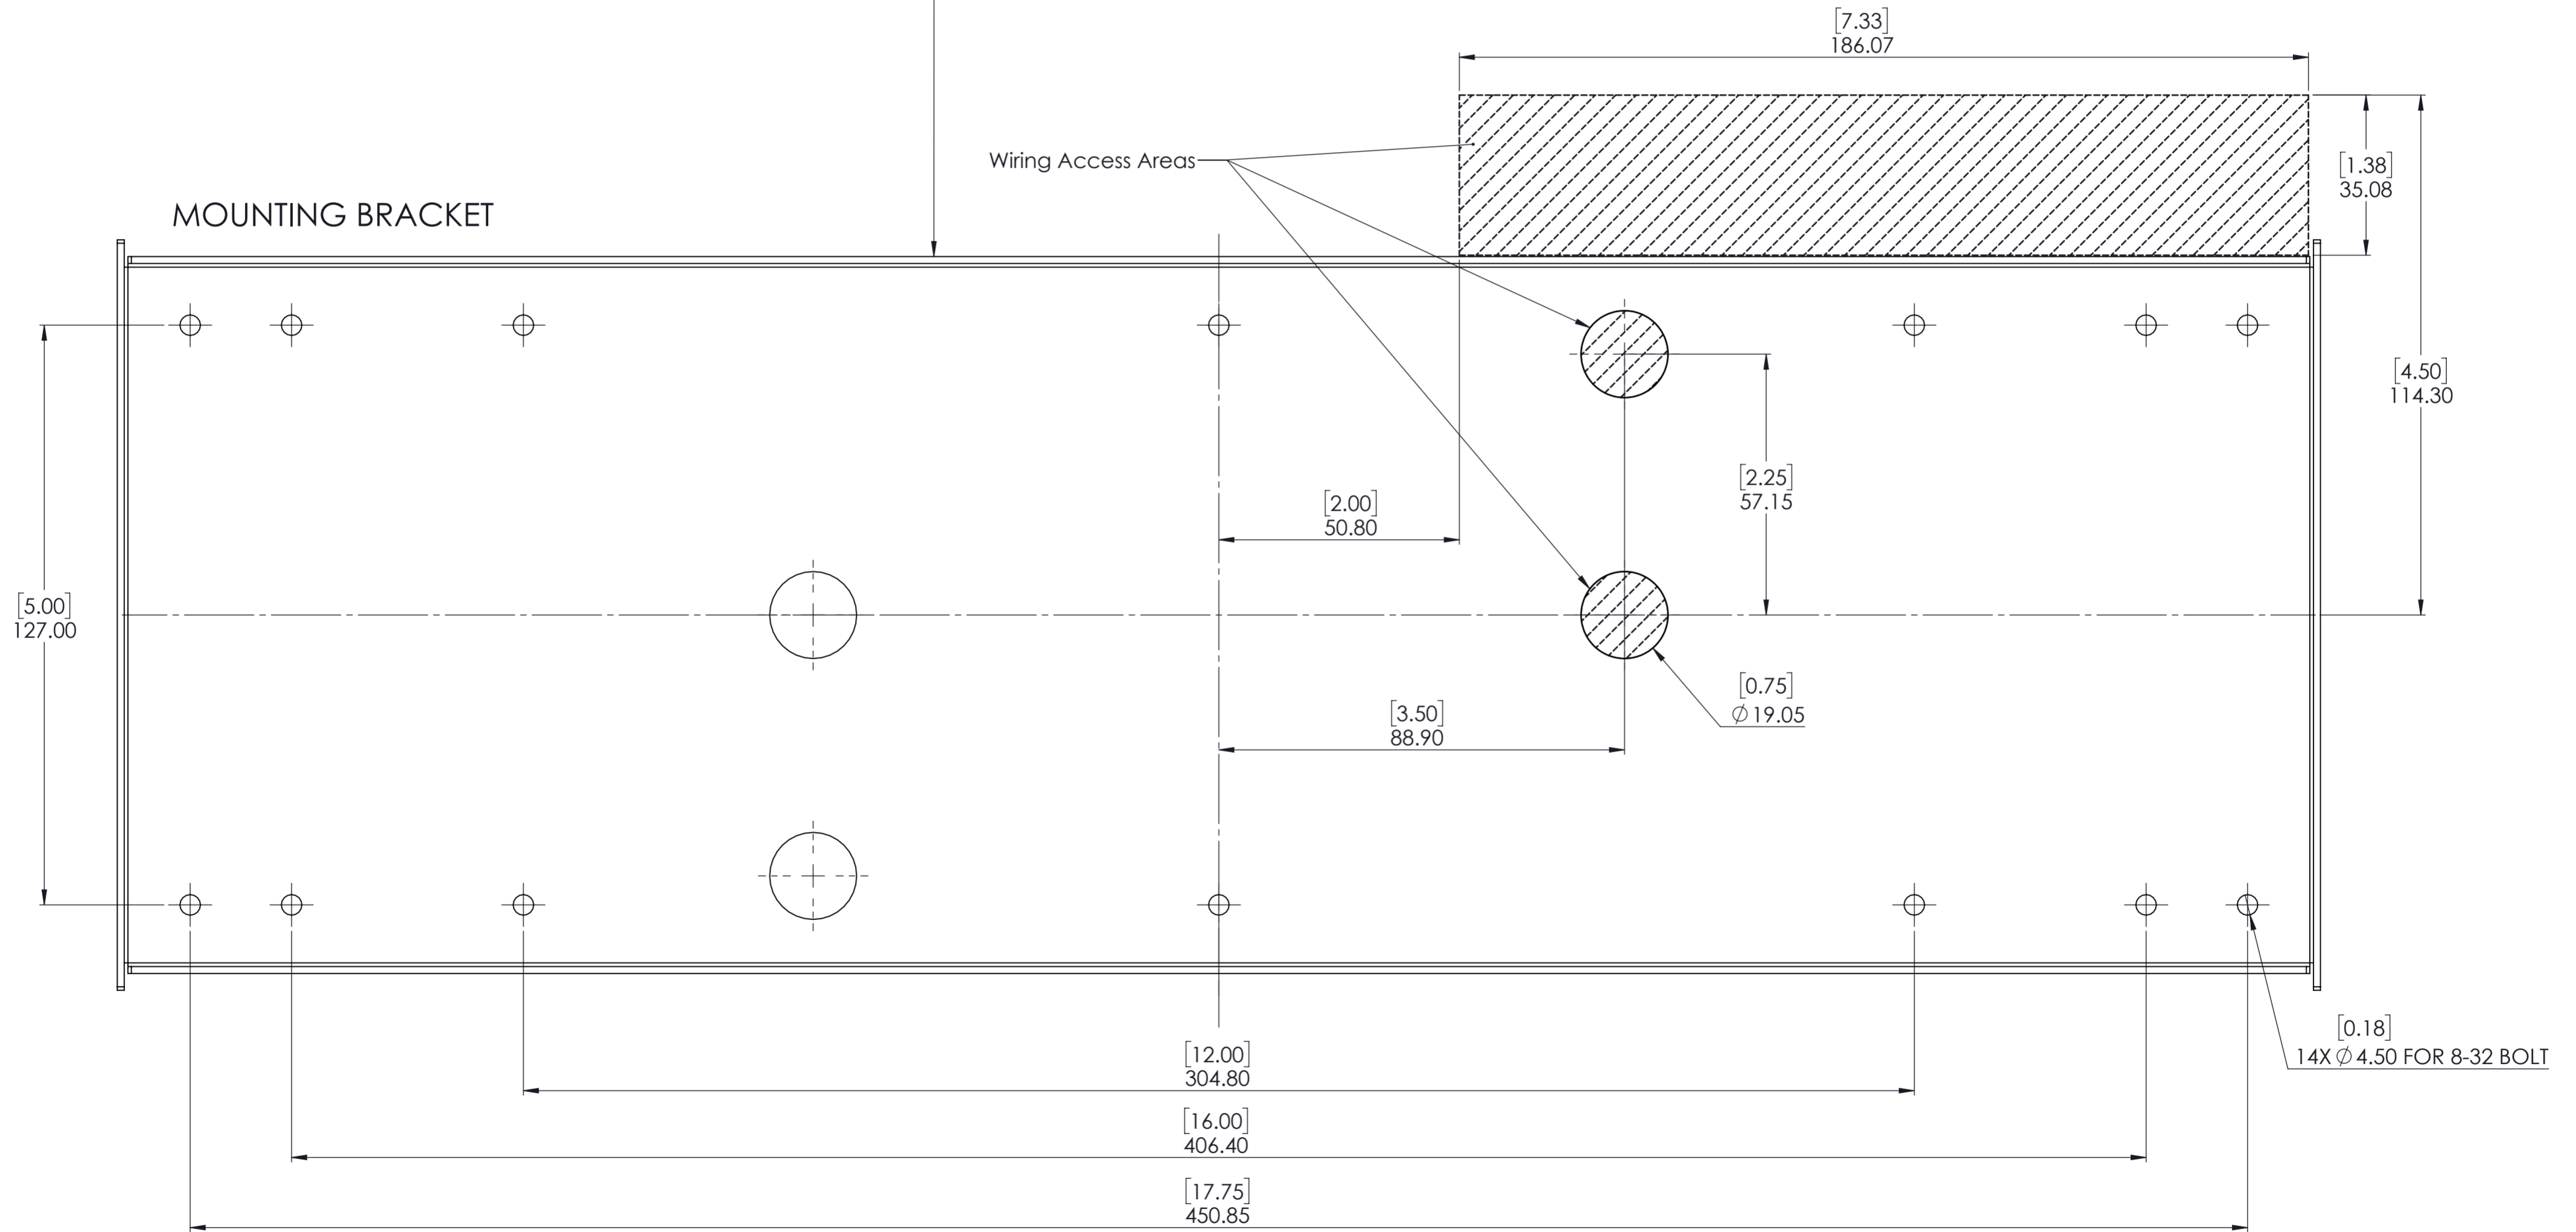

Algo 8410 Mounting Template

Dimensions: mm [in]

FRONT VIEW PROJECTION

REAR VIEW OF 8410

**PRINT THIS PAGE SCALED 1:1 (100%)
FOR A2 PAPER SIZE**