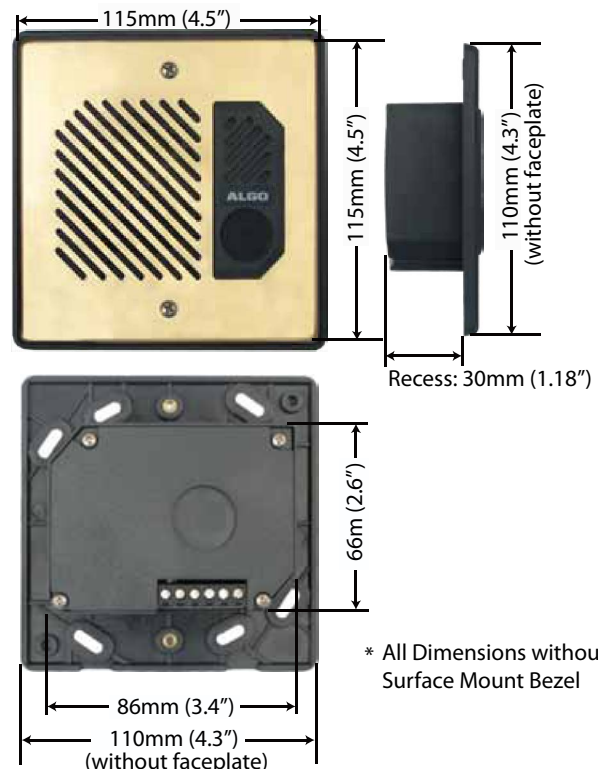

DC3202BR-01 November 2010 © Algo Communication Products Ltd. All rights reserved. Algo® is a registered trademark of Algo Communication Products Ltd.