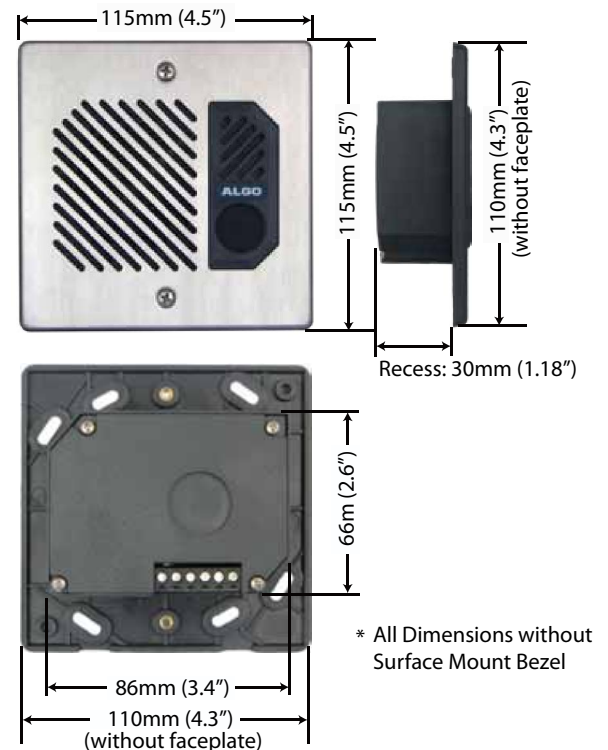

DC3201BR-01 November 2010 © Algo Communication Products Ltd.
All rights reserved. Algo® is a registered trademark of
Algo Communication Products Ltd.