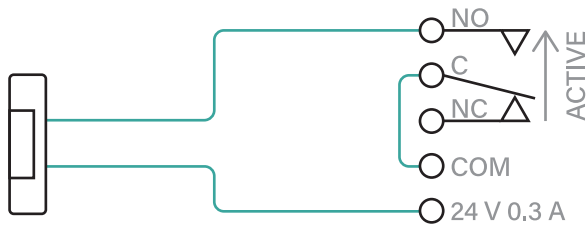

Door Strike Wiring Options

MODELS 3226/3228/8028 DOOR CONTROL RELAY

Fail Locked
24 V 250 mA DOOR STRIKE

Fail Locked
UP TO 30 V 1 A DOOR STRIKE

Fail Unlocked
24 V 250 MA MAG LOCK

Fail Unlocked
UP TO 30 V 1 A MAG LOCK