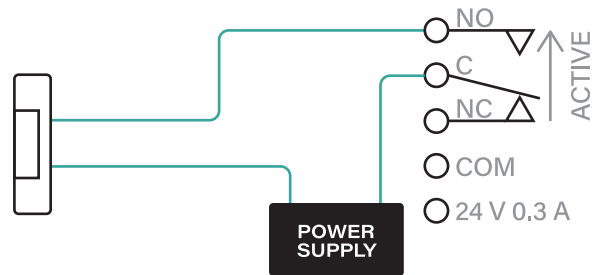

Door Strike Wiring Options

MODELS 3226/3228/8028 DOOR CONTROL RELAY

Fail Locked
24 V 250 mA DOOR STRIKE

Fail Locked
UP TO 30 V 1 A DOOR STRIKE

Fail Unlocked
24 V 250 MA MAG LOCK

Fail Unlocked
UP TO 30 V 1 A MAG LOCK