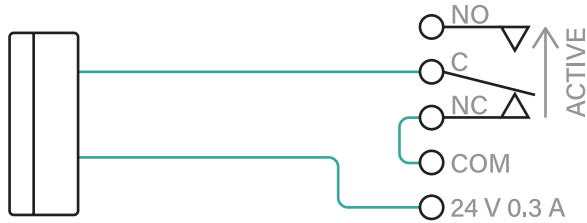

Door Strike Wiring Options

MODELS 3226/3228/8028 DOOR CONTROL RELAY

Fail Locked
24 V 250 mA DOOR STRIKE

Fail Locked
UP TO 30 V 1 A DOOR STRIKE

Fail Unlocked
24 V 250 MA MAG LOCK

Fail Unlocked
UP TO 30 V 1 A MAG LOCK