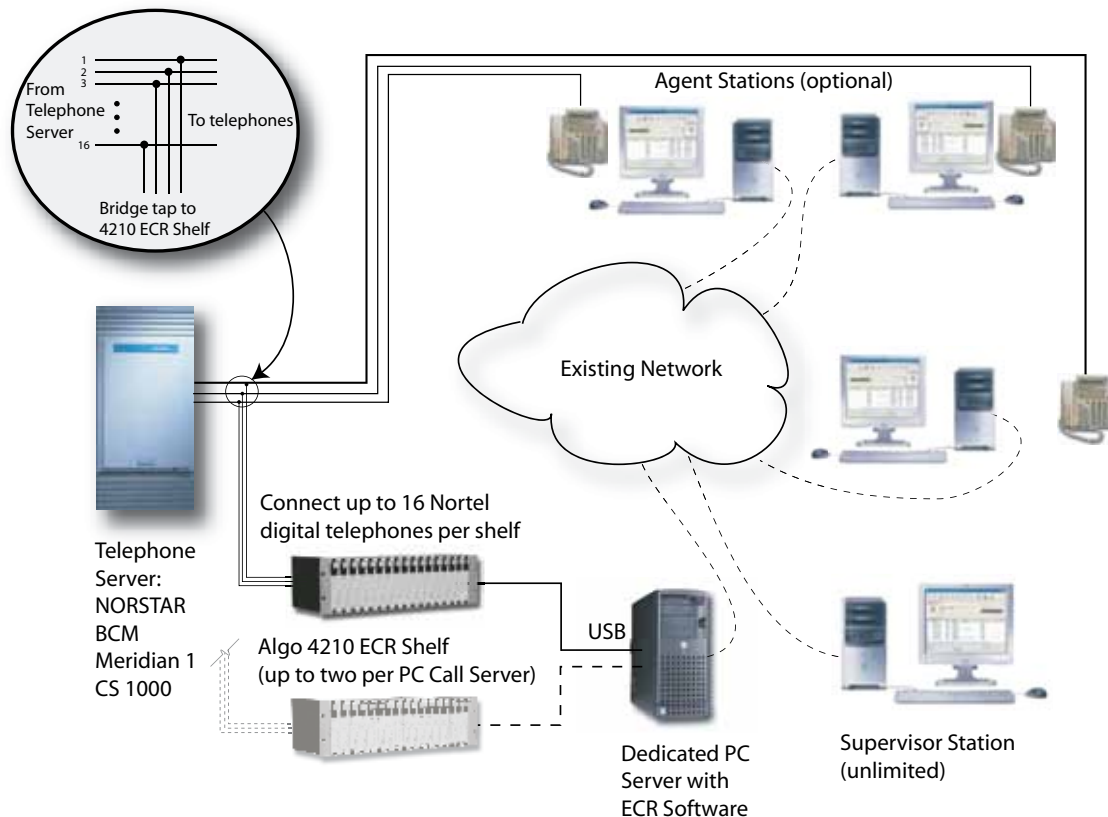

Specifications

Compatibility	Norstar/BCM: M7100, M7208, M7310, M7324, T7100, T7208, T7316, T7406 Meridian 1 / CS 1000: M2006, M2008, M2216, M2250, M2616 M3901, M3902, M3903, M3904, M3905
Shelf Capacity	Up to 16 x 4102R Digital AuxCards (require one per telephone except M2250 which requires two Digital AuxCards if Call Display required)
ECR Software Capacity	Up to 32 telephones (2 fully loaded 4210 ECR Shelves or distributed AuxBox desktop recorders - 4102, 4105, 5006)
Recommended Server PC (for 32 telephones)	Windows® XP Pro; Intel® Core™2 Duo Processor (2.40 GHz / 1 GB RAM) or Dual Core Intel® Xeon® Processor (2.40 GHz / 1 GB RAM)
Wiring	Single USB Port for connection to server PC; 25 pr male amphenol connector for telephone connections (Maximum recommended bridge tap 15 ft (4.5 m)); 25 pr male amphenol connector for auxiliary relay outputs; Single DIN Power input connector
Auxiliary Relay Outputs	Maximum 50 mA / 30 V rating; Configurable for In-Use, Message Waiting, or Ring Indication with Algo 1825 Duet Plus, 1126 Strobe Light, or 1127 Visual Alerter
Includes	3U 19" Shelf, 9" depth; 16 Port USB Hub Card; Power Supply (95-265 V input 5 V / 3 A output); USB Cord 6 ft (2 m)

Typical Connection Diagram

DC4210BR-09 November 2009 © Algo Communication Products Ltd. All rights reserved. Algo® is a registered trademark of Algo Communication Products Ltd. All other trademarks are the property of their respective owners.

www.algosolutions.com

Algo Communication Products Ltd., 4500 Beedie Street, Burnaby, BC Canada V5J 5L2

Sales & Support: 1-877-884-2546 (USA & Canada) or +1-604-454-3790; sales@algosolutions.com; support@algosolutions.com