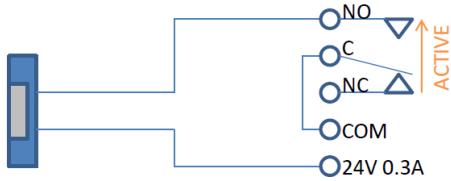

Door Strike Wiring Options

3226/3228/8028 DOOR CONTROL RELAY

Fail Locked

24V 250 mA DOOR STRIKE

Fail Locked

UP TO 30V 1A DOOR STRIKE

Fail Unlocked

24V 250 mA MAG LOCK