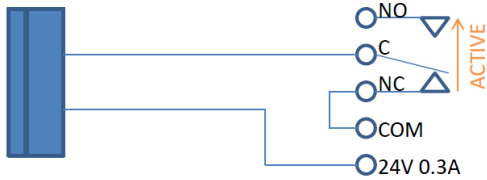

Door Strike Wiring Options

3226/3228/8028 DOOR CONTROL RELAY

Fail Locked

24V 250 mA DOOR STRIKE

Fail Locked

UP TO 30V 1A DOOR STRIKE

Fail Unlocked

24V 250 mA MAG LOCK