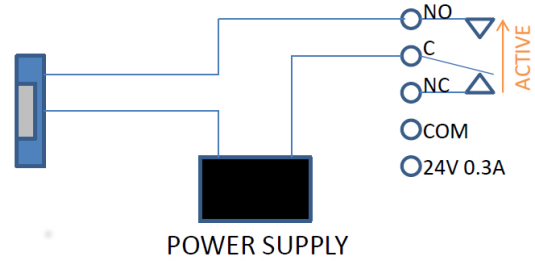

Door Strike Wiring Options

3226/3228/8028 DOOR CONTROL RELAY

Fail Locked

24V 250 mA DOOR STRIKE

Fail Locked

UP TO 30V 1A DOOR STRIKE

Fail Unlocked

24V 250 mA MAG LOCK