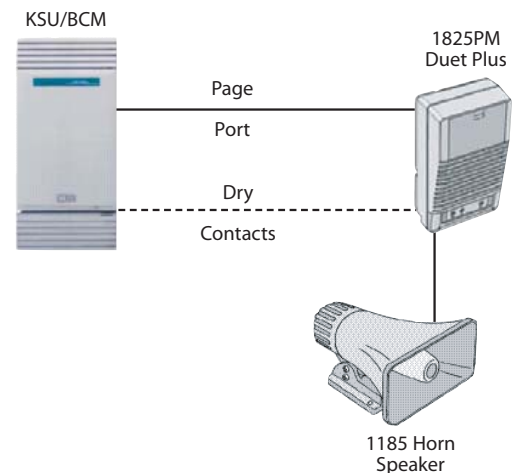

Norstar / BCM Loud-Speaker Paging through Page Port

For Norstar/BCM Page Port

Page signals provided by the Norstar KSU/BCM MSC on page tip and ring can be connected to a Algo 1825 Duet Plus amplifier and loud speaker. The internal Duet Plus speaker is capable of providing paging, but the audio sound pressure level is limited to quiet office applications.

The Duet Plus can provide 3.5W of audio power to a loud speaker (1185 Horn Speaker), separately supplied ceiling speaker, or a wall baffle. With the 1185 Horn Speaker, Duet Plus can provide adequate paging volume for a 20,000 square foot quiet warehouse - or perhaps a 1,500 square foot noisy machine shop, depending on ambient noise. For more information on speaker-to-listener distance versus ambient noise, refer to www.algosolutions.com/dba

The Duet Plus is not intended for multiple-speaker applications. It is intended for single-speaker office, warehouse, storage area, machine shop, or workyard scenarios.

Requirements

- 1825PM Duet Plus
- 1185 Horn Speaker
- Pre-wire
- 2503 BCM Connector Kit (optional)

ALGO TIP

Loud ringing will also be provided with separate tone and volume control by connecting the auxiliary page contacts of the Norstar KSU/BCM MSC to the RELAY input of the Duet Plus. The optional 2503 BCM Connector Kit provides simplified wiring from the BCM audio outputs to the Duet Plus.