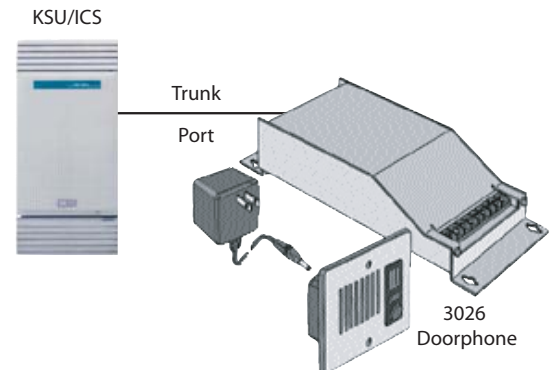

In this application, the 3026 Doorphone connects to an unused (spare) analog trunk port and appears to the telephone system as an outside CO line. The Doorphone provides talk battery and ring voltage to the telephone system. Each 3026 Doorphone requires its own analog trunk port.

Visitors can press the call button on the door station causing the control unit to ring into the trunk port. The ring cadence and number of rings can be selected. Any telephone(s) on the system can be assigned to ring when the doorphone calls. When the call is answered, visitors can talk hands-free to the tenant. Also, at any time the doorphone trunk can be selected at a telephone and a conversation initiated without the need for the call button being pressed.

Visitors can be allowed entry through an electric gate or door by dialing "6" on the telephone while talking to the visitor. (This requires a customer-provided electric gate or door control.)

The door station requires 2 wire pairs to the control unit (maximum 1000 feet 24 awg), and 1 wire pair is required between the control unit (includes power supply) and KSU/ICS (maximum 3000 feet). The door control relay is provided from the control unit.

Requirements:

- Spare Analog Trunk
- 3026 Trunk Port Doorphone
- Pre-wire

NOTE:

Nortel Networks offers the BST Doorphone (AO618970), which connects to a digital station port on the Norstar KSU/ICS or BCM system. Products for door opening control are also available from Nortel Networks.

This application note is intended for Norstar systems with no spare digital station ports.